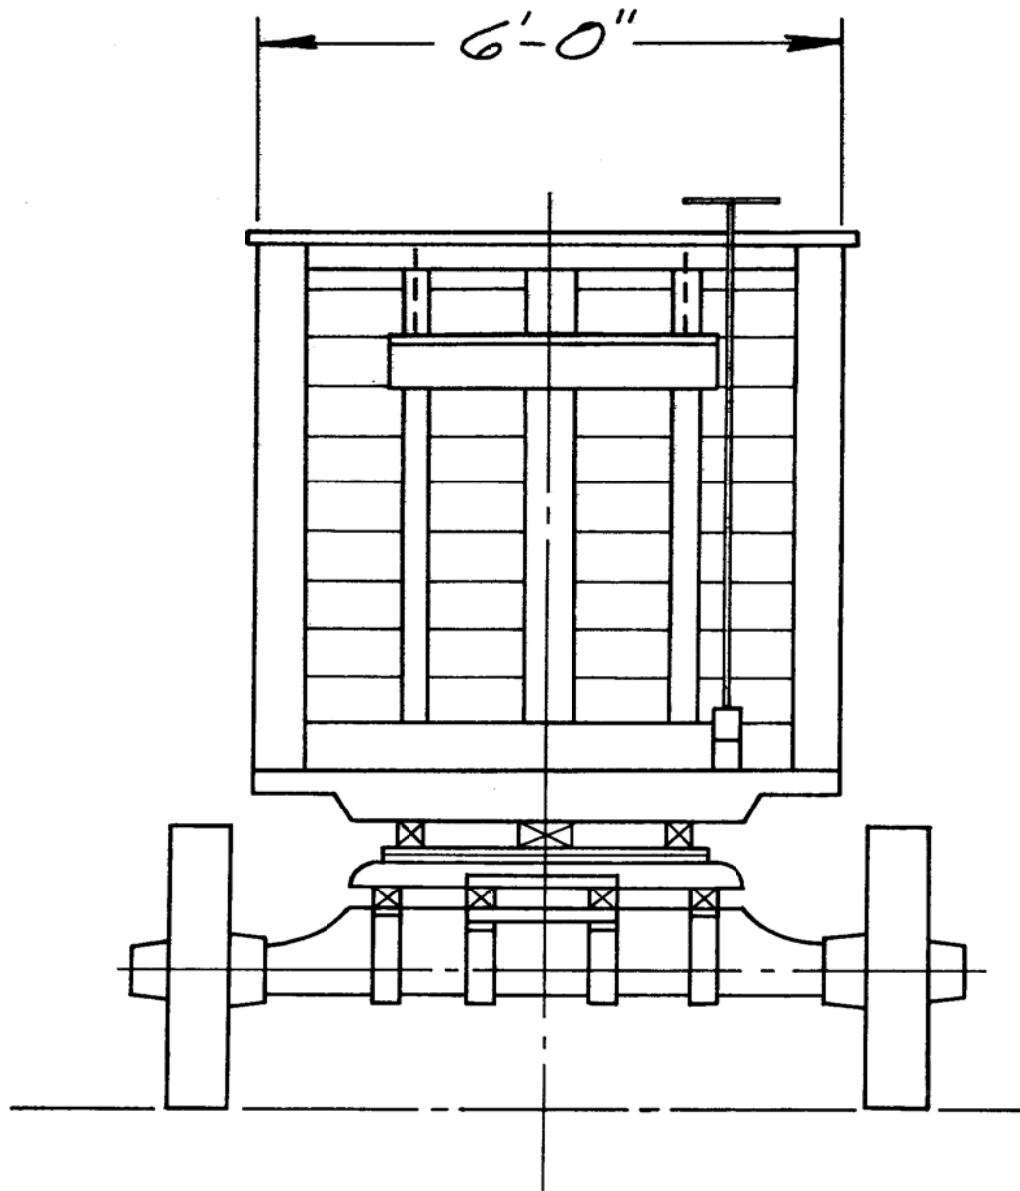

**Sparks Circus  
Jack Wagon No. 53**

DATE: 1928

SCALE: 1/2" = 1'

SCANNED & REVISED:  
05/16/02

Pg 1 of 2

**Circus Model Builders**

Drawn By  
Unknown

DRAWING NUMBER

**#0276**

**Sparks Circus  
Jack Wagon No. 53**

Pg 2 of 2

SCALE: 1/2" = 1'

SCANNED & REVISED:  
05/16/02

DRAWING NUMBER  
**#0276**