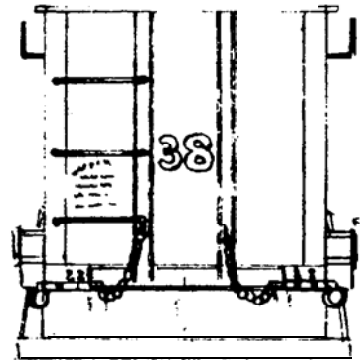

2 Racks
4' X 5 1/2'

Rear View Small Door

Right Side View

Channel Dividers

Door Flips Up

Front View

Left Side View

Small Door

RBBB No. 38 Stake Wagon after the stakes were loaded into the stake driver ready for the next mornings work. About 1950 [Kronberg Photo]

RBBB			
Stake & Chain Wagon No. 38			
DATE: 1950	SCALE: 1/4" = 1'	SCANNED & REVISED: 01/21/03	Pg 1 of 1
Circus Model Builders			DRAWING NUMBER
Drawn By Dominic Yodice			#0299