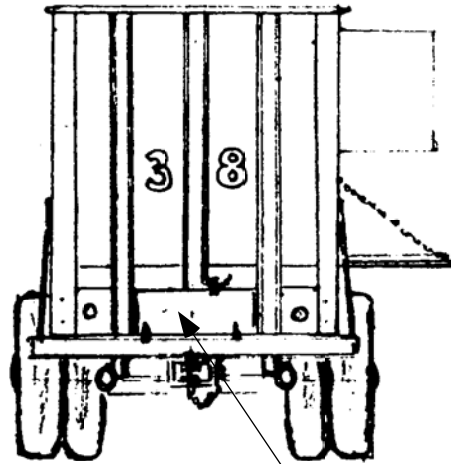

2 Racks
4' X 5 1/2'

Rear View Small Door

Right Side View

Channel Dividers

Door Flips Up

Front View

Left Side View

Small Door

RBBB No. 38 Stake Wagon after the stakes were loaded into the stake driver ready for the next mornings work. About 1950 [Kronberg Photo]

RBBB			
Stake & Chain Wagon No. 38			
DATE: 1950	SCALE: 1/4" = 1'	SCANNED & REVISED: 01/21/03	Pg 1 of 1
Circus Model Builders			DRAWING NUMBER
Drawn By Dominic Yodice			#0299