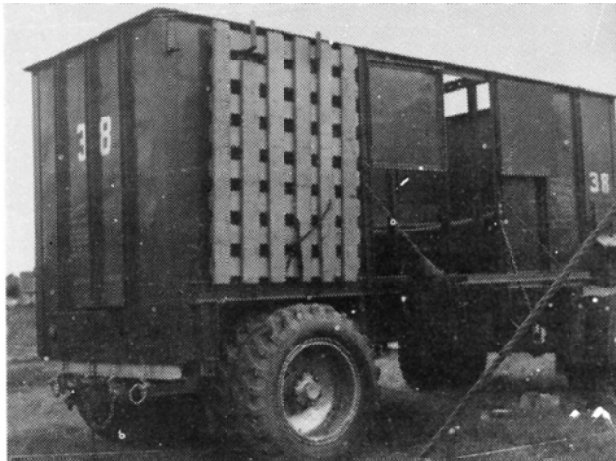

2 Racks
4' X 5 1/2'

Rear View Small Door

Right Side View

Channel Dividers

Door Flips Up

Front View

Left Side View

Small Door

RBBB No. 38 Stake Wagon after the stakes were loaded into the stake driver ready for the next mornings work. About 1950 [Kronberg Photo]

RBBB			
Stake & Chain Wagon No. 38			
DATE: 1950	SCALE: 1/4" = 1'	SCANNED & REVISED: 01/21/03	Pg 1 of 1
Circus Model Builders			DRAWING NUMBER
Drawn By Dominic Yodice			#0299