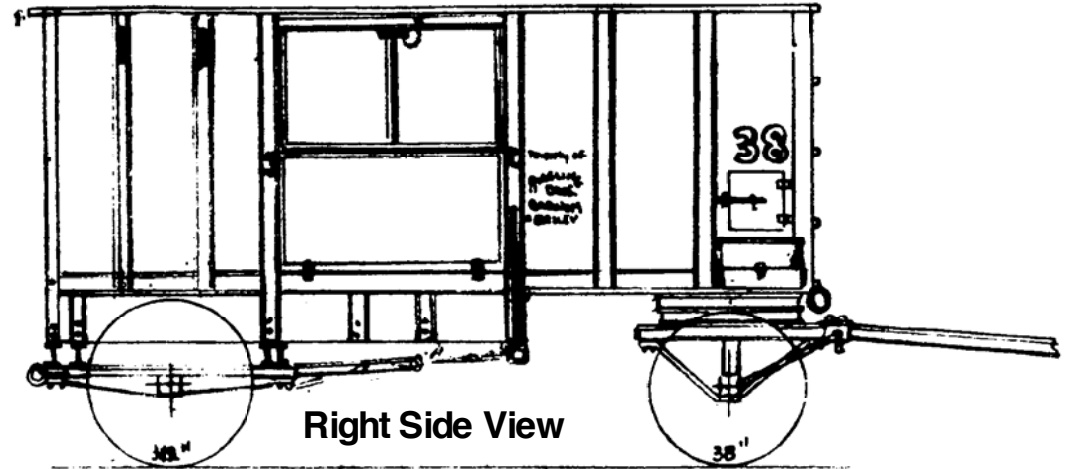

2 Racks
4' X 5 1/2'

Rear View Small Door

Right Side View

Channel Dividers

Door Flips Up

Front View

Left Side View

Small Door

RBBB No. 38 Stake Wagon after the stakes were loaded into the stake driver ready for the next mornings work. About 1950 [Kronberg Photo]

RBBB			
Stake & Chain Wagon No. 38			
DATE: 1950	SCALE: 1/4" = 1'	SCANNED & REVISED: 01/21/03	Pg 1 of 1
Circus Model Builders			DRAWING NUMBER
Drawn By Dominic Yodice			#0299