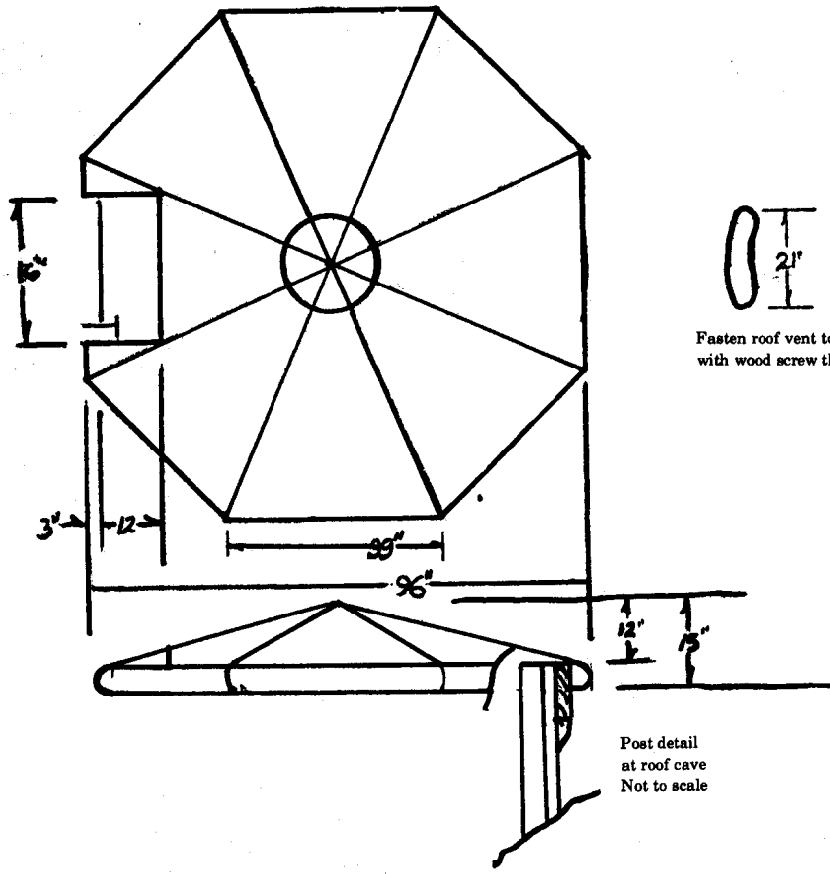

Sells-Floto Circus Octagon Bird Cage Wagon

| | | | |
|---------------|------------------|----------------------------------|-----------|
| DATE: 1910-25 | SCALE: 1/2" = 1' | SCANNED & REVISED: 11/05/2004 | Pg 1 of 3 |
|---------------|------------------|----------------------------------|-----------|

Circus Model Builders

Drawn By
F. W. Gresham, CMB 1333

DRAWING NUMBER
#0316

Fasten roof vent to tree with wood screw thru roof

| | | | |
|-------------------------------------------------------|------------------|----------------------------------|--------------------------------|
| Sells-Floto Circus Octagon Bird Cage Wagon | | | |
| Pg 2 of 3 | SCALE: 1/2" = 1' | SCANNED & REVISED: 11/05/2004 | DRAWING NUMBER #0316 |