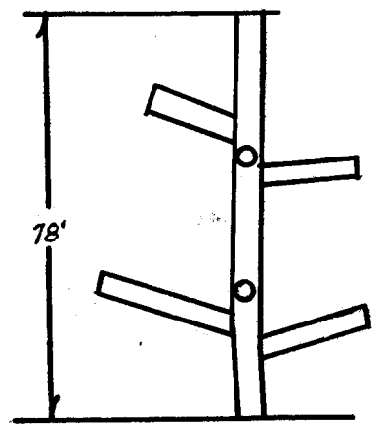

Sells-Floto Circus Octagon Bird Cage Wagon

| | | | |
|---------------|------------------|----------------------------------|-----------|
| DATE: 1910-25 | SCALE: 1/2" = 1' | SCANNED & REVISED: 11/05/2004 | Pg 1 of 3 |
|---------------|------------------|----------------------------------|-----------|

Circus Model Builders

Drawn By
F. W. Gresham, CMB 1333

DRAWING NUMBER
#0316

Fasten roof vent to tree with wood screw thru roof

| | | | |
|-------------------------------------------------------|------------------|----------------------------------|--------------------------------|
| Sells-Floto Circus Octagon Bird Cage Wagon | | | |
| Pg 2 of 3 | SCALE: 1/2" = 1' | SCANNED & REVISED: 11/05/2004 | DRAWING NUMBER #0316 |