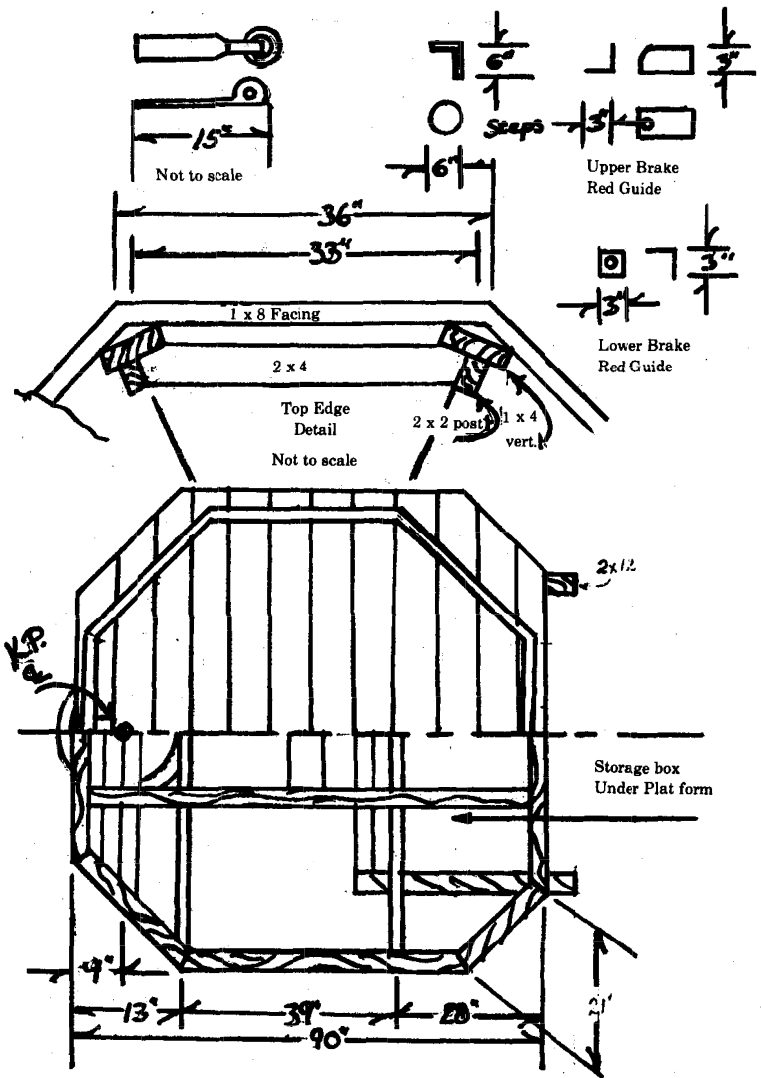

Circus Model Builders

Drawn By
F. W. Gresham, CMB 1333

DRAWING NUMBER
#0316

Fasten roof vent to tree with wood screw thru roof

| | | | |
|-------------------------------------------------------|------------------|----------------------------------|--------------------------------|
| Sells-Floto Circus Octagon Bird Cage Wagon | | | |
| Pg 2 of 3 | SCALE: 1/2" = 1' | SCANNED & REVISED: 11/05/2004 | DRAWING NUMBER #0316 |