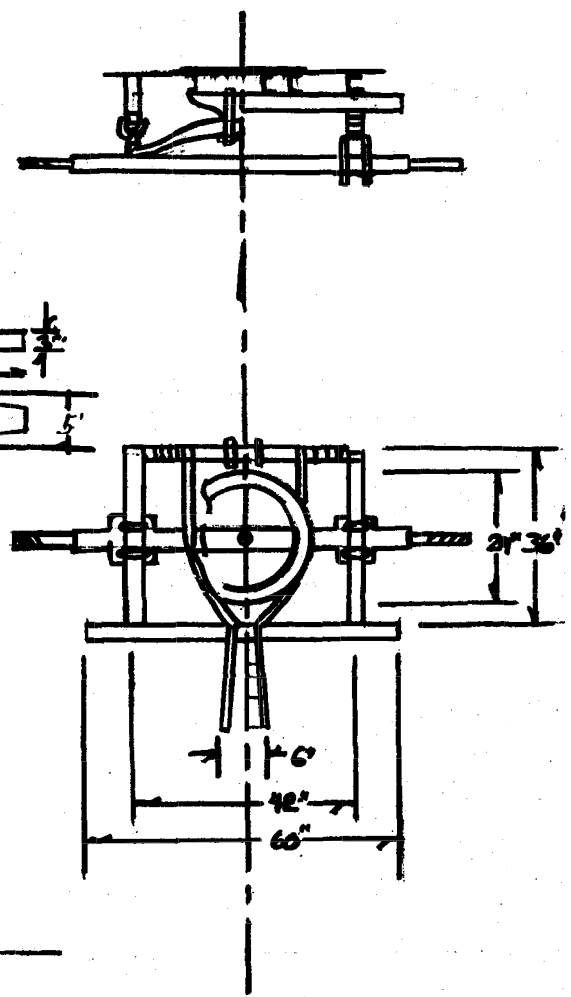

Sells-Floto Circus Octagon Bird Cage Wagon

| | | | |
|---------------|------------------|----------------------------------|-----------|
| DATE: 1910-25 | SCALE: 1/2" = 1' | SCANNED & REVISED: 11/05/2004 | Pg 1 of 3 |
|---------------|------------------|----------------------------------|-----------|

Circus Model Builders

Drawn By
F. W. Gresham, CMB 1333

DRAWING NUMBER
#0316

Fasten roof vent to tree with wood screw thru roof

| | | | |
|-------------------------------------------------------|------------------|----------------------------------|--------------------------------|
| Sells-Floto Circus Octagon Bird Cage Wagon | | | |
| Pg 2 of 3 | SCALE: 1/2" = 1' | SCANNED & REVISED: 11/05/2004 | DRAWING NUMBER #0316 |