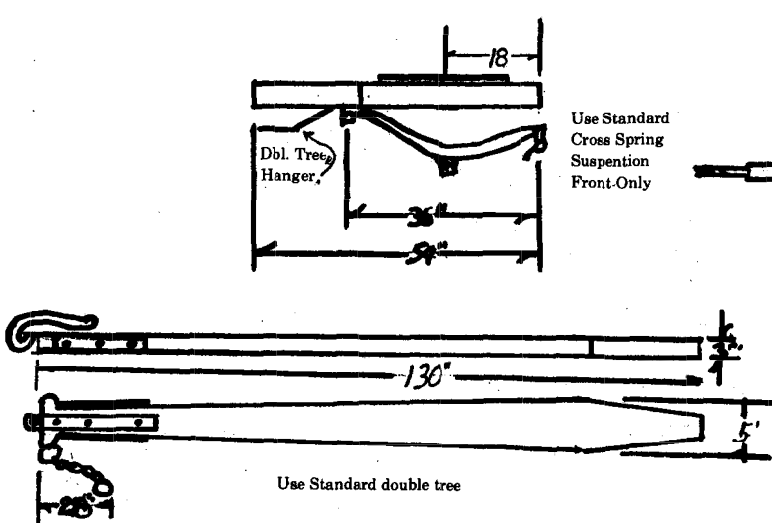

Circus Model Builders

Drawn By
F. W. Gresham, CMB 1333

DRAWING NUMBER
#0316

Fasten roof vent to tree with wood screw thru roof

| | | | |
|-------------------------------------------------------|------------------|----------------------------------|--------------------------------|
| Sells-Floto Circus Octagon Bird Cage Wagon | | | |
| Pg 2 of 3 | SCALE: 1/2" = 1' | SCANNED & REVISED: 11/05/2004 | DRAWING NUMBER #0316 |