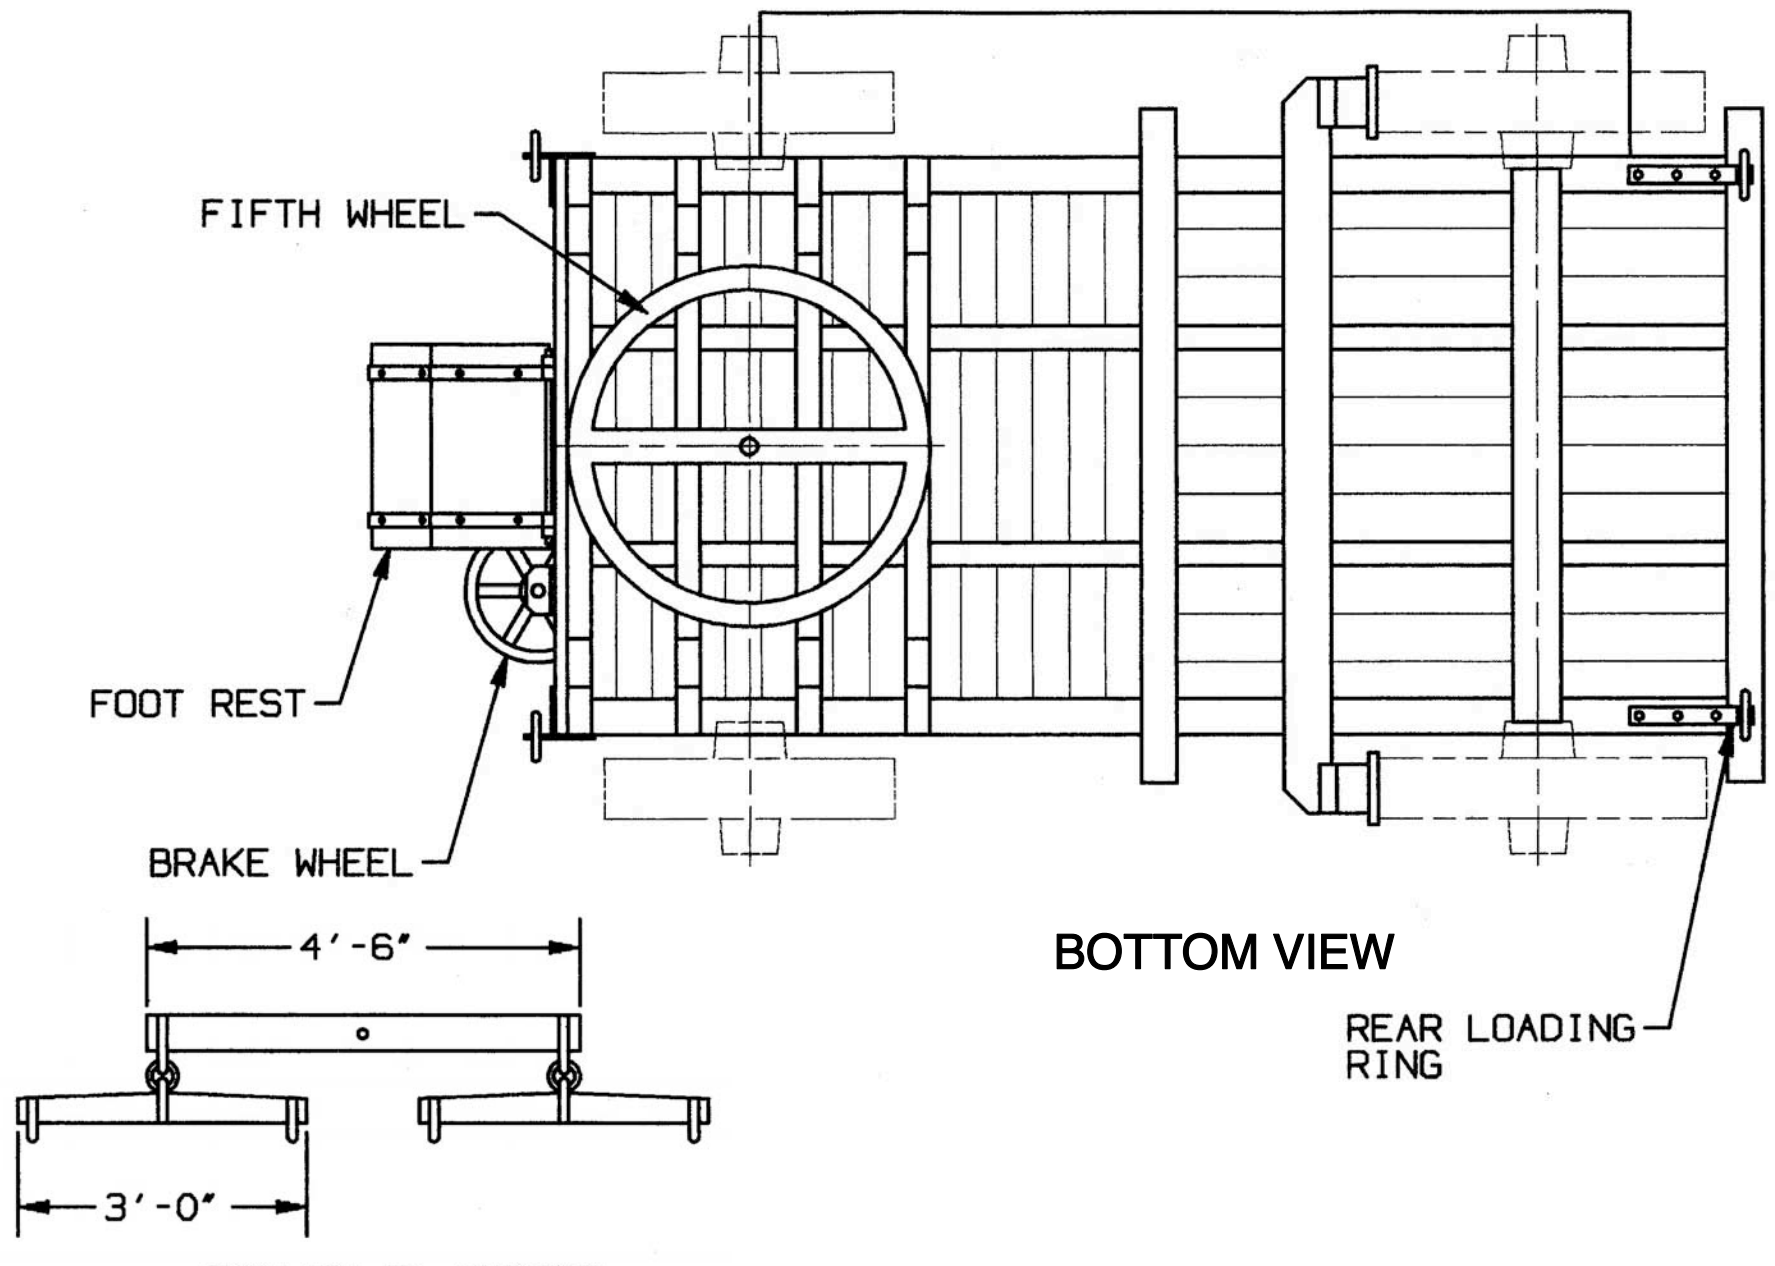

REAR VIEW

Cole Bros. Circus Elephant Props Wagon #84			
DATE: 1938	SCALE: 1/2" = 1'	SCANNED & REVISED 6/17/2010	Pg 3 of 5

Copyright 2012 Circus Model Builders, Inc.

FRONT VIEW

Cole Bros. Circus Elephant Props Wagon #84			
DATE: 1938	SCALE: 1/2" = 1'	SCANNED & REVISED 6/17/2010	Pg 4 of 5

Copyright 2012 Circus Model Builders, Inc.

BOTTOM VIEW

Cole Bros. Circus Elephant Props Wagon #84			
DATE: 1938	SCALE: 1/2" = 1'	SCANNED & REVISED 6/17/2010	Pg 5 of 5

Copyright 2012 Circus Model Builders, Inc.