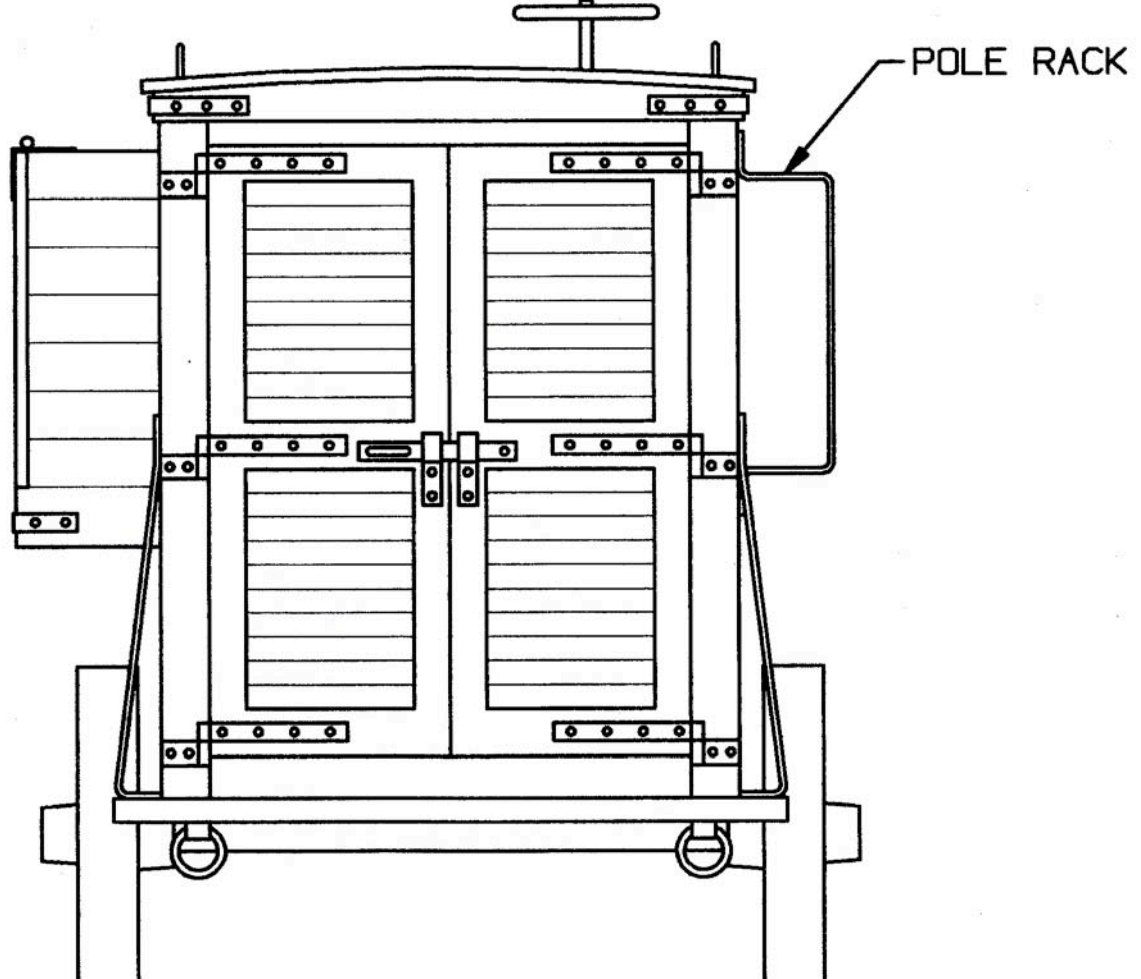

RIGHT SIDE VIEW

WAGON COLOR
 Wagon Body Red
 Under Gear White
 Wheels White striped in Red & Blue
 Lettering Silver with Blue Shading

Cole Bros. Circus Elephant Props Wagon #84			
DATE: 1938	SCALE: 1/2" = 1'	SCANNED & REVISED 6/17/2010	Pg 1 of 5
Circus Model Builders			DRAWING NUMBER
Drawn By R. Bernier			#0393

Copyright 2012 Circus Model Builders, Inc.

LEFT SIDE VIEW

Cole Bros. Circus Elephant Props Wagon #84			
DATE: 1938	SCALE: 1/2" = 1'	SCANNED & REVISED 6/17/2010	Pg 2 of 5

Copyright 2012 Circus Model Builders, Inc.

REAR VIEW

Cole Bros. Circus Elephant Props Wagon #84			
DATE: 1938	SCALE: 1/2" = 1'	SCANNED & REVISED 6/17/2010	Pg 3 of 5

Copyright 2012 Circus Model Builders, Inc.

FRONT VIEW

Cole Bros. Circus Elephant Props Wagon #84			
DATE: 1938	SCALE: 1/2" = 1'	SCANNED & REVISED 6/17/2010	Pg 4 of 5