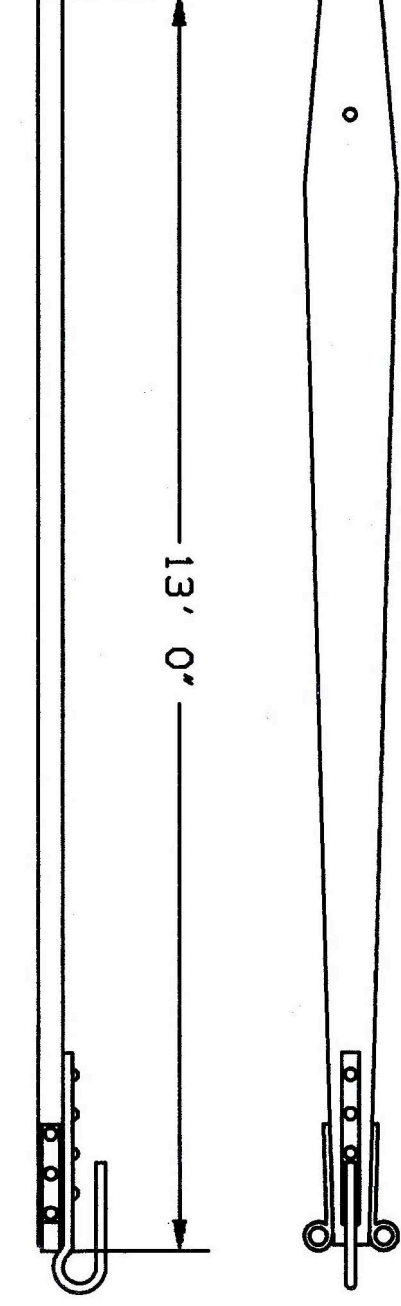

RIGHT SIDE VIEW

WAGON COLOR
 Wagon Body Red
 Under Gear White
 Wheels White striped in Red & Blue
 Lettering Silver with Blue Shading

Cole Bros. Circus Elephant Props Wagon #84			
DATE: 1938	SCALE: 1/2" = 1'	SCANNED & REVISED 6/17/2010	Pg 1 of 5
Circus Model Builders			DRAWING NUMBER
Drawn By R. Bernier			#0393

Copyright 2012 Circus Model Builders, Inc.

LEFT SIDE VIEW

Cole Bros. Circus Elephant Props Wagon #84			
DATE: 1938	SCALE: 1/2" = 1'	SCANNED & REVISED 6/17/2010	Pg 2 of 5

Copyright 2012 Circus Model Builders, Inc.

REAR VIEW

Cole Bros. Circus Elephant Props Wagon #84			
DATE: 1938	SCALE: 1/2" = 1'	SCANNED & REVISED 6/17/2010	Pg 3 of 5

Copyright 2012 Circus Model Builders, Inc.

FRONT VIEW

Cole Bros. Circus Elephant Props Wagon #84			
DATE: 1938	SCALE: 1/2" = 1'	SCANNED & REVISED 6/17/2010	Pg 4 of 5

Copyright 2012 Circus Model Builders, Inc.

BOTTOM VIEW

Cole Bros. Circus Elephant Props Wagon #84			
DATE: 1938	SCALE: 1/2" = 1'	SCANNED & REVISED 6/17/2010	Pg 5 of 5

Copyright 2012 Circus Model Builders, Inc.