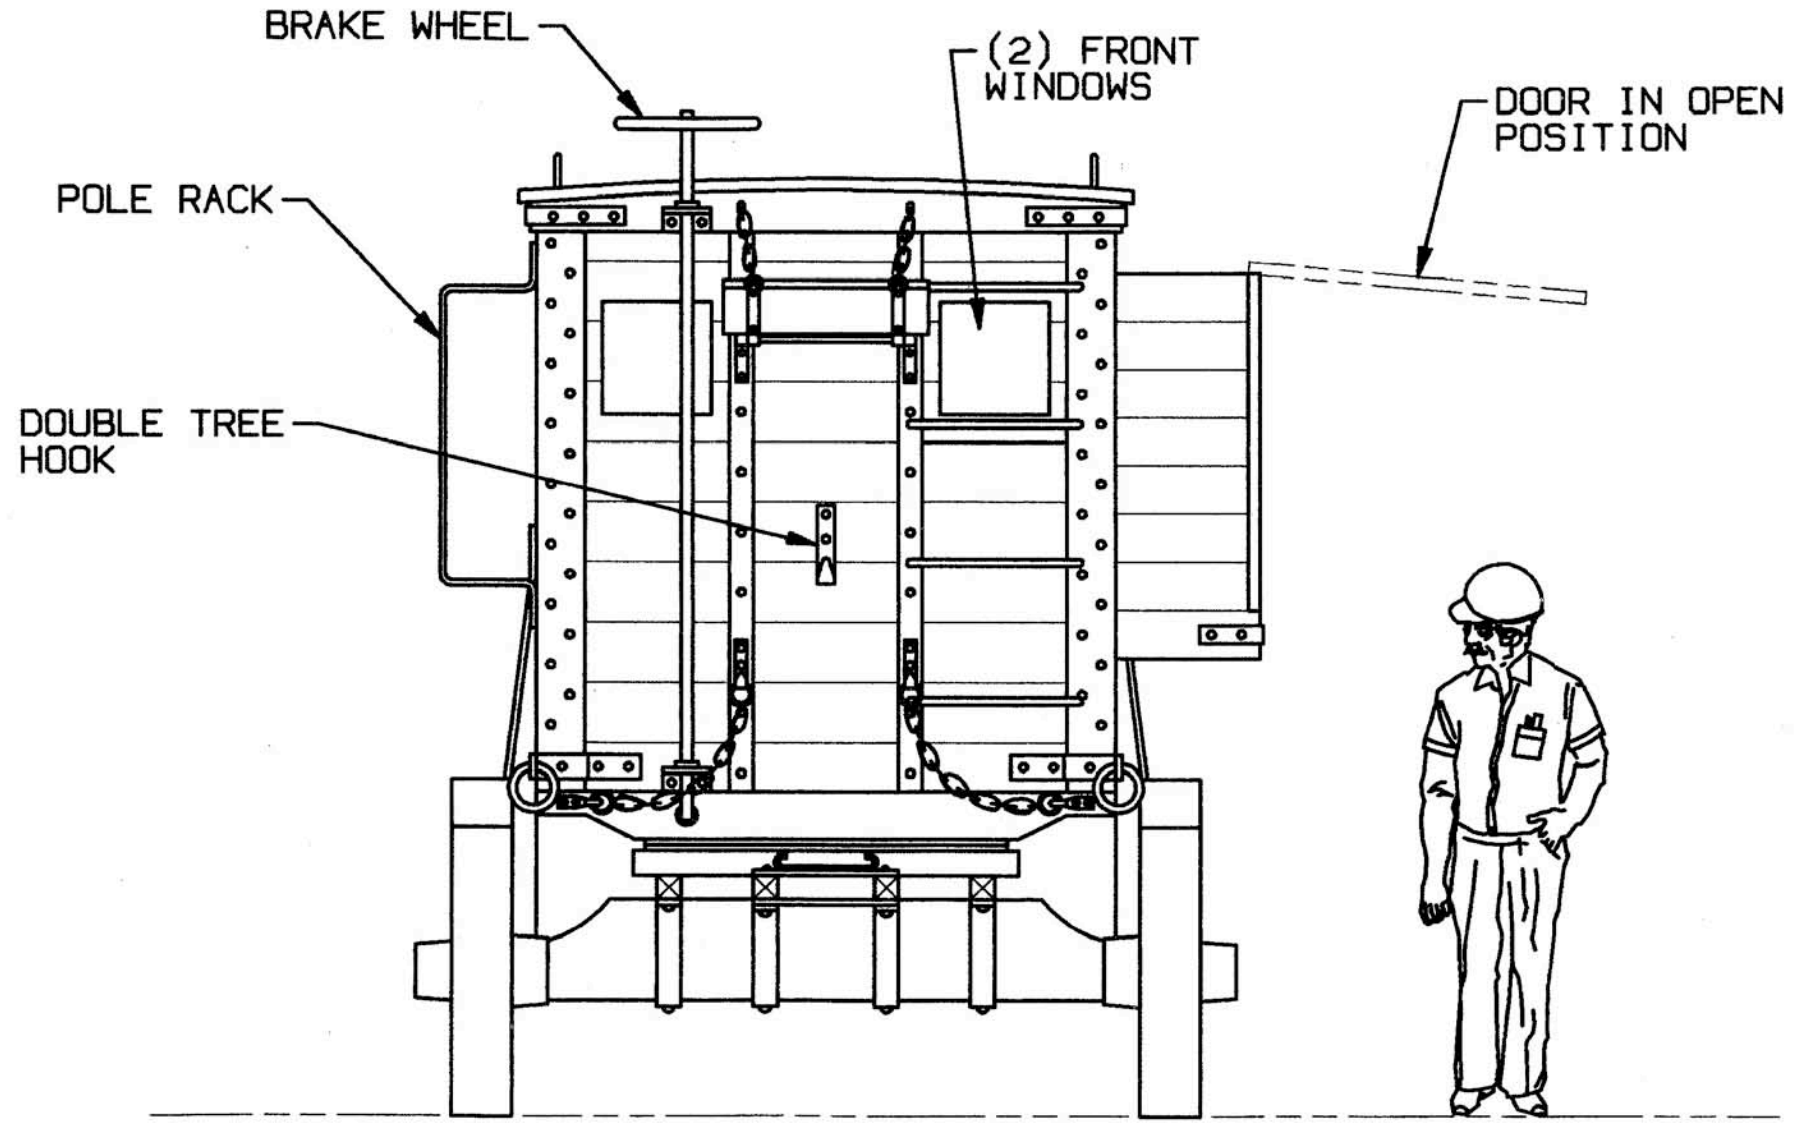

RIGHT SIDE VIEW

WAGON COLOR
 Wagon Body Red
 Under Gear White
 Wheels White striped in Red & Blue
 Lettering Silver with Blue Shading

Cole Bros. Circus Elephant Props Wagon #84			
DATE: 1938	SCALE: 1/2" = 1'	SCANNED & REVISED 6/17/2010	Pg 1 of 5
Circus Model Builders			DRAWING NUMBER
Drawn By R. Bernier			#0393

Copyright 2012 Circus Model Builders, Inc.

LEFT SIDE VIEW

Cole Bros. Circus Elephant Props Wagon #84			
DATE: 1938	SCALE: 1/2" = 1'	SCANNED & REVISED 6/17/2010	Pg 2 of 5

Copyright 2012 Circus Model Builders, Inc.

REAR VIEW

Cole Bros. Circus Elephant Props Wagon #84			
DATE: 1938	SCALE: 1/2" = 1'	SCANNED & REVISED 6/17/2010	Pg 3 of 5

Copyright 2012 Circus Model Builders, Inc.

FRONT VIEW

Cole Bros. Circus Elephant Props Wagon #84			
DATE: 1938	SCALE: 1/2" = 1'	SCANNED & REVISED 6/17/2010	Pg 4 of 5