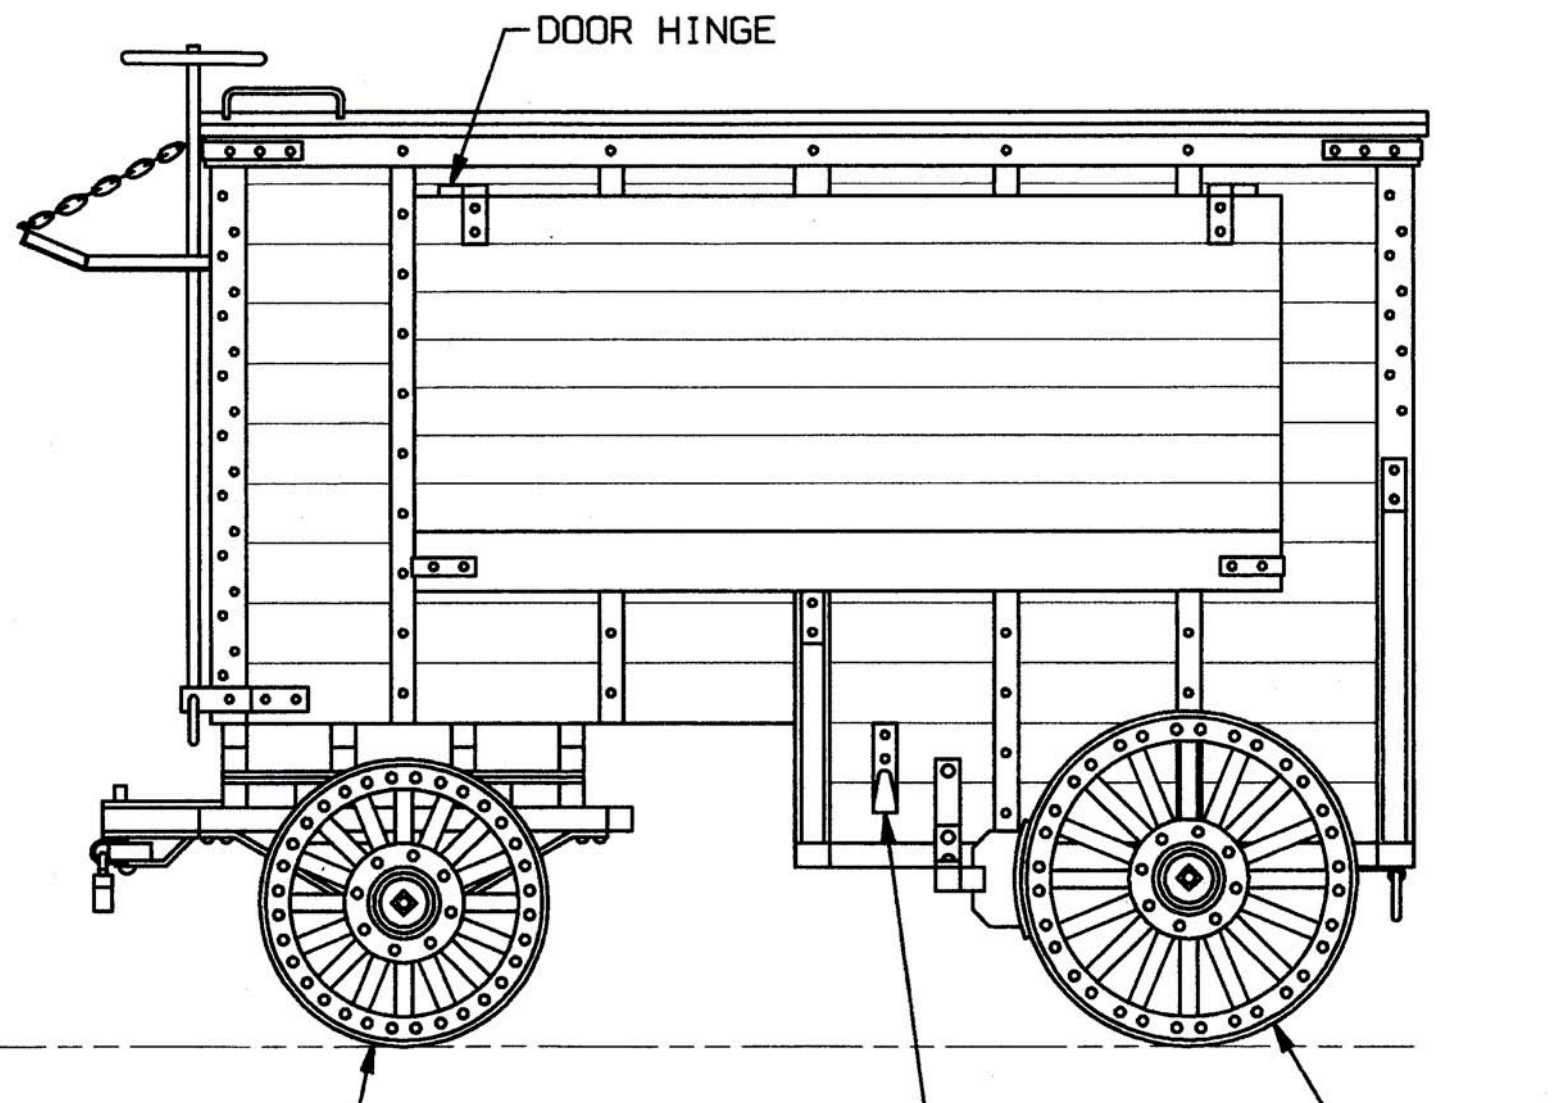

RIGHT SIDE VIEW

WAGON COLOR
 Wagon Body Red
 Under Gear White
 Wheels White striped in Red & Blue
 Lettering Silver with Blue Shading

Cole Bros. Circus Elephant Props Wagon #84			
DATE: 1938	SCALE: 1/2" = 1'	SCANNED & REVISED 6/17/2010	Pg 1 of 5
Circus Model Builders			DRAWING NUMBER
Drawn By R. Bernier			#0393

Copyright 2012 Circus Model Builders, Inc.

LEFT SIDE VIEW

Cole Bros. Circus Elephant Props Wagon #84			
DATE: 1938	SCALE: 1/2" = 1'	SCANNED & REVISED 6/17/2010	Pg 2 of 5

Copyright 2012 Circus Model Builders, Inc.

REAR VIEW

Cole Bros. Circus Elephant Props Wagon #84			
DATE: 1938	SCALE: 1/2" = 1'	SCANNED & REVISED 6/17/2010	Pg 3 of 5

Copyright 2012 Circus Model Builders, Inc.

FRONT VIEW

Cole Bros. Circus Elephant Props Wagon #84			
DATE: 1938	SCALE: 1/2" = 1'	SCANNED & REVISED 6/17/2010	Pg 4 of 5

Copyright 2012 Circus Model Builders, Inc.

BOTTOM VIEW

Cole Bros. Circus Elephant Props Wagon #84			
DATE: 1938	SCALE: 1/2" = 1'	SCANNED & REVISED 6/17/2010	Pg 5 of 5

Copyright 2012 Circus Model Builders, Inc.