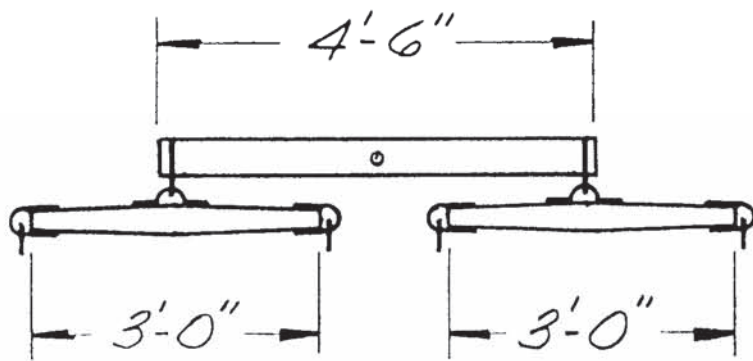

**Wagon Colors**  
 Body - Red  
 Undergear - Yellow  
 Letters - White

**Sparks Circus  
 Canvas Wagons Nos. 41 & 42**

DATE: 1928

SCALE: 1/2" = 1'

SCANNED & REVISED:  
 05/17/02

Pg 1 of 3

**Circus Model Builders**

Drawn By  
 Roger Bernier

DRAWING NUMBER

**#0347**

**Double Tree**

**Sparks Circus  
Canvas Wagons Nos. 41 & 42**

Pg 2 of 3

SCALE: 1/2" = 1'

SCANNED & REVISED:  
05/17/02

DRAWING NUMBER  
**#0347**

**Bottom**

**Wagon Pole**

**Sparks Circus  
Canvas Wagons Nos. 41 & 42**

Pg 3 of 3

SCALE: 1/2" = 1'

SCANNED & REVISED:  
05/17/02

DRAWING NUMBER  
**#0347**