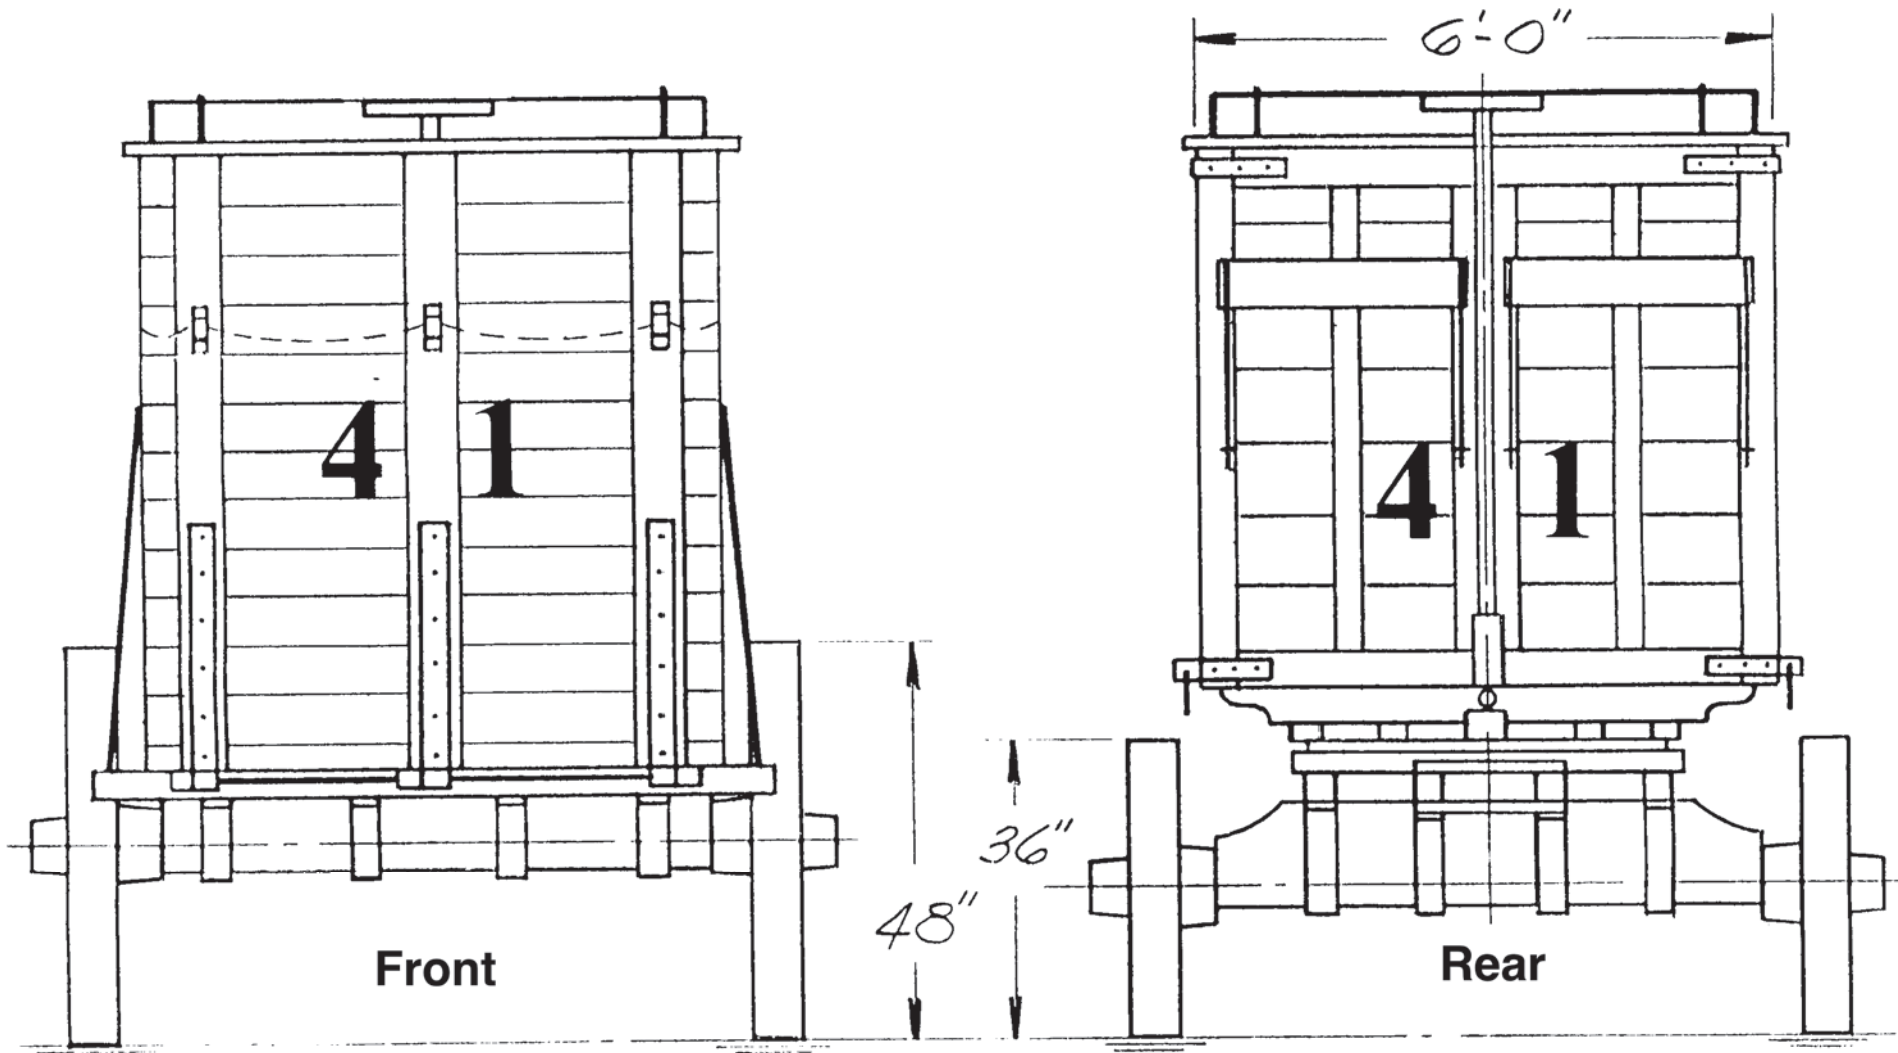

**Wagon Colors**  
 Body - Red  
 Undergear - Yellow  
 Letters - White

**Sparks Circus  
 Canvas Wagons Nos. 41 & 42**

DATE: 1928

SCALE: 1/2" = 1'

SCANNED & REVISED:  
 05/17/02

Pg 1 of 3

**Circus Model Builders**

Drawn By  
 Roger Bernier

DRAWING NUMBER

**#0347**

**Double Tree**

**Sparks Circus  
Canvas Wagons Nos. 41 & 42**

Pg 2 of 3

SCALE: 1/2" = 1'

SCANNED & REVISED:  
05/17/02

DRAWING NUMBER  
**#0347**

**Bottom**

**Wagon Pole**

**Sparks Circus  
Canvas Wagons Nos. 41 & 42**

Pg 3 of 3

SCALE: 1/2" = 1'

SCANNED & REVISED:  
05/17/02

DRAWING NUMBER  
**#0347**