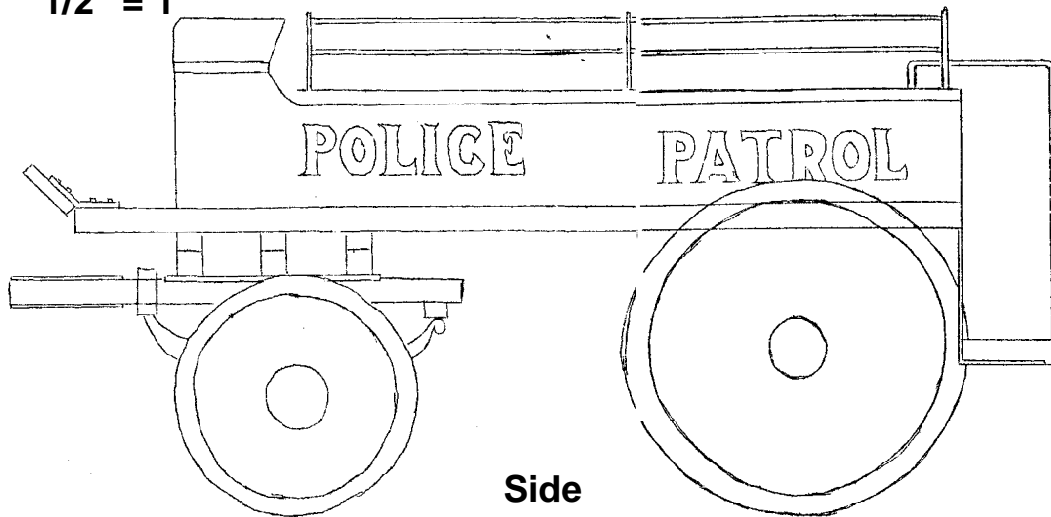

This Section Drawn to  
1/4" = 1'

No Sunburst on Wheels

Front

Side

Rear

This Section Drawn to  
1/2" = 1'

Side

Rear

In 1910 the Forepaugh-Sells Bros. Circus had a clown act in which this wagon was used. It was built by the Moellers in Baraboo. [A. Pfening Collection]

### Forepaugh-Sells Bros. Circus Clown Patrol Wagon

DATE: 1910

SCALE: 1/4" = 1'

SCANNED & REVISED:  
03/11/03

Pg 1 of 1