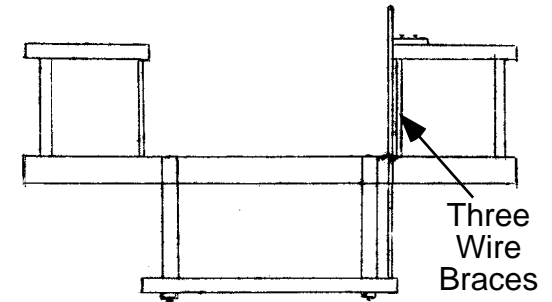

This Section Drawn to  
1/4" = 1'

No Sunburst on Wheels

Front

Side

Rear

This Section Drawn to  
1/2" = 1'

Side

Rear

In 1910 the Forepaugh-Sells Bros. Circus had a clown act in which this wagon was used. It was built by the Moellers in Baraboo. [A. Pfening Collection]

### Forepaugh-Sells Bros. Circus Clown Patrol Wagon

DATE: 1910

SCALE: 1/4" = 1'

SCANNED & REVISED:  
03/11/03

Pg 1 of 1