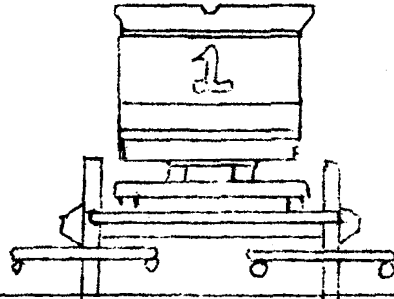

This Section Drawn to  
1/4" = 1'

No Sunburst on Wheels

Front

Side

Rear

This Section Drawn to  
1/2" = 1'

Side

Rear

In 1910 the Forepaugh-Sells Bros. Circus had a clown act in which this wagon was used. It was built by the Moellers in Baraboo. [A. Pfening Collection]

### Forepaugh-Sells Bros. Circus Clown Patrol Wagon

DATE: 1910

SCALE: 1/4" = 1'

SCANNED & REVISED:  
03/11/03

Pg 1 of 1