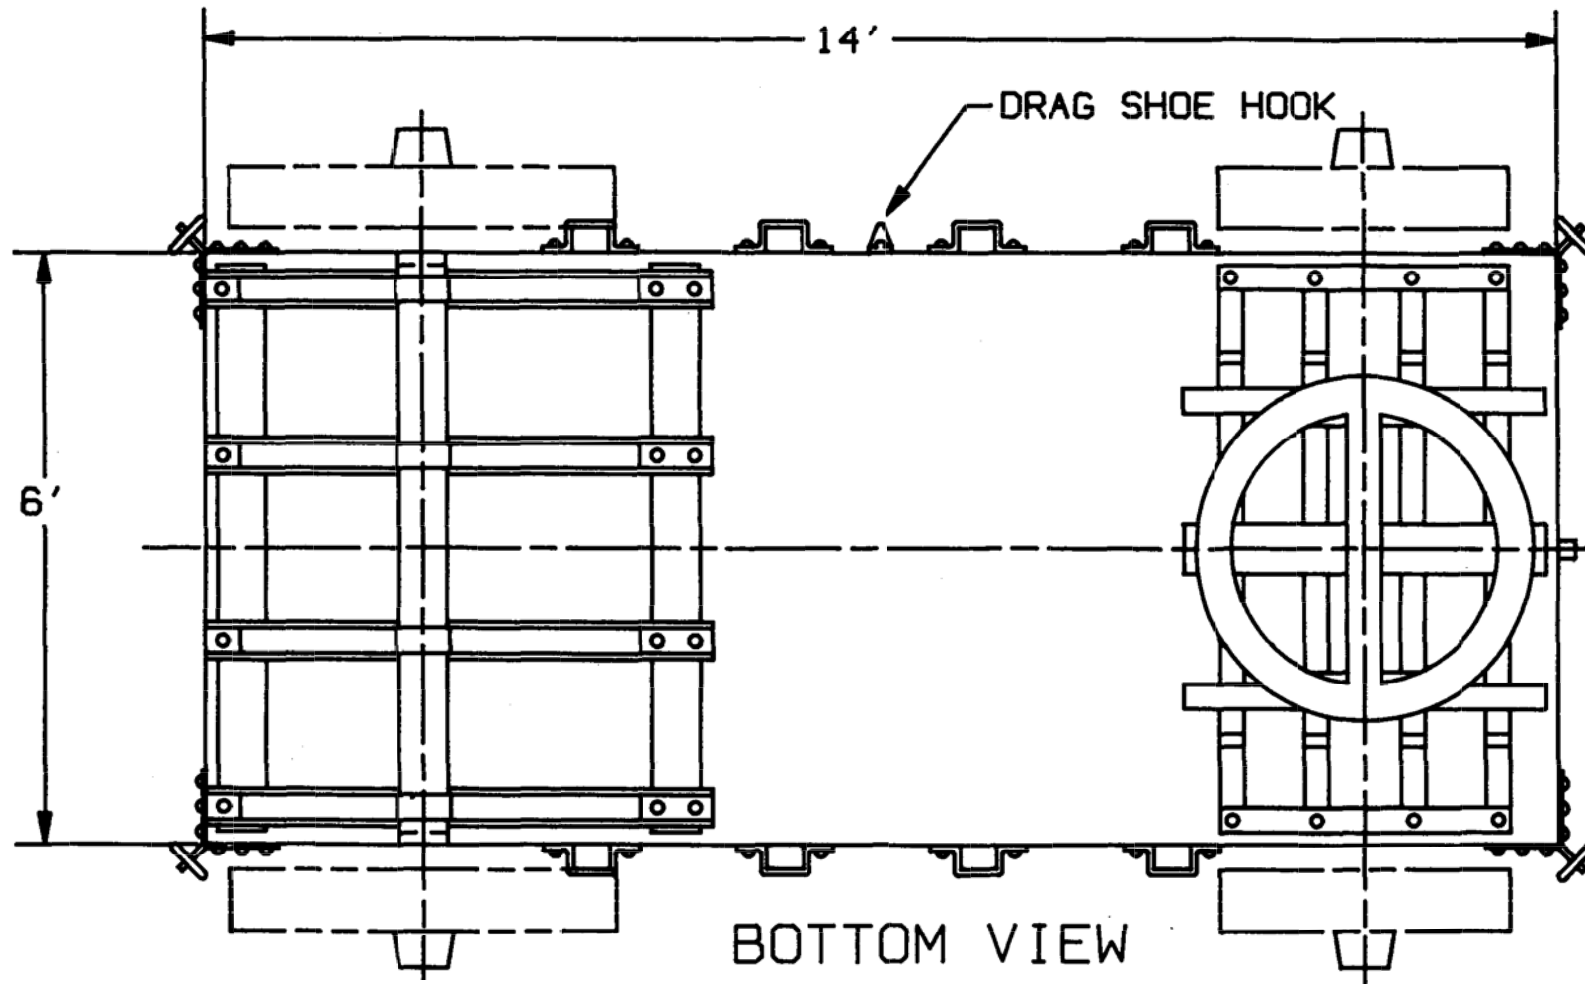

Sparks Circus			
Jack Wagon No. 11			
DATE: 1928	SCALE: 1/2" = 1'	SCANNED & REVISED: 04/25/2006	Pg 1 of 3
Circus Model Builders			
Drawn By R. Bernier		DRAWING NUMBER #0349	

FRONT VIEW

END VIEW

**Sparks Circus
Jack Wagon No. 11**

Pg 2 of 3

SCALE: 1/2" = 1'

SCANNED & REVISED:
04/25/2006

DRAWING NUMBER
#0349

WAGON POLE

**Sparks Circus
Jack Wagon No. 11**