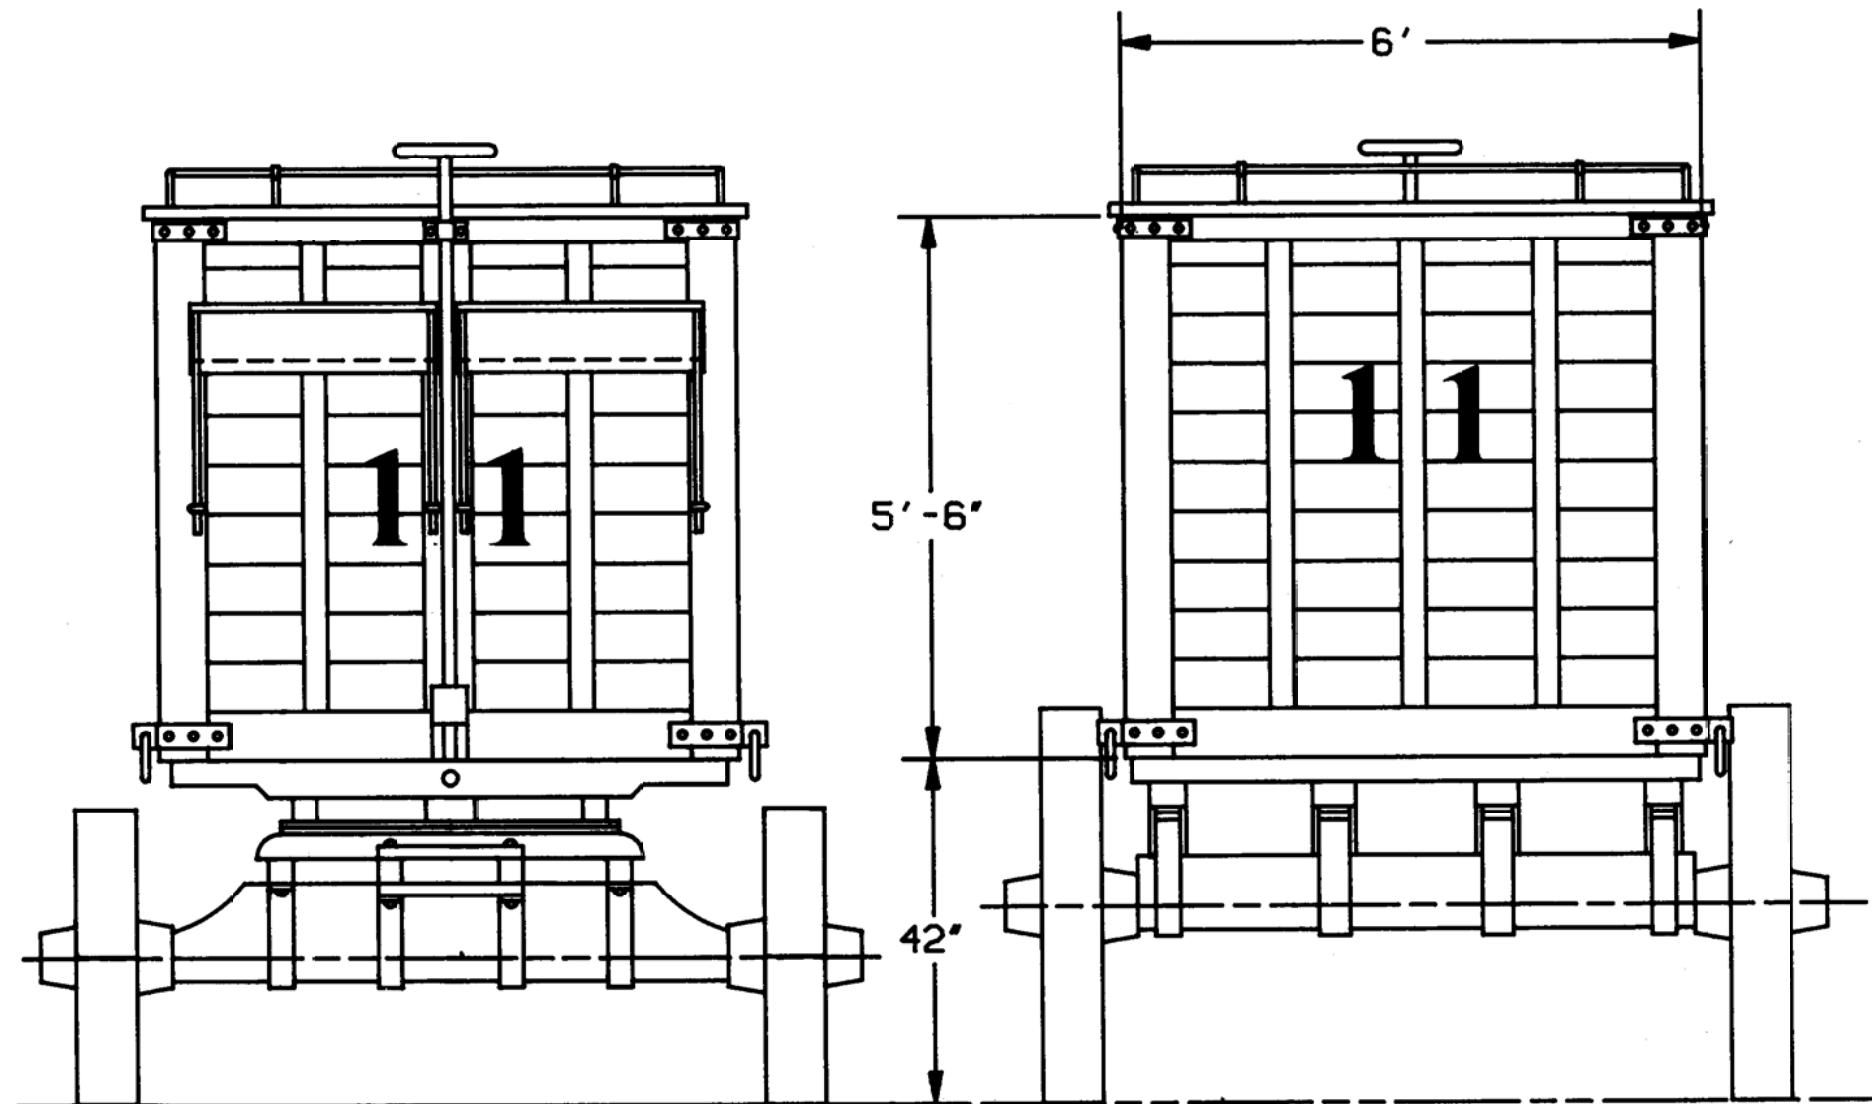

Sparks Circus			
Jack Wagon No. 11			
DATE: 1928	SCALE: 1/2" = 1'	SCANNED & REVISED: 04/25/2006	Pg 1 of 3
Circus Model Builders			
Drawn By R. Bernier		DRAWING NUMBER #0349	

FRONT VIEW

END VIEW

**Sparks Circus
Jack Wagon No. 11**

Pg 2 of 3

SCALE: 1/2" = 1'

SCANNED & REVISED:
04/25/2006

DRAWING NUMBER
#0349

WAGON POLE

**Sparks Circus
Jack Wagon No. 11**